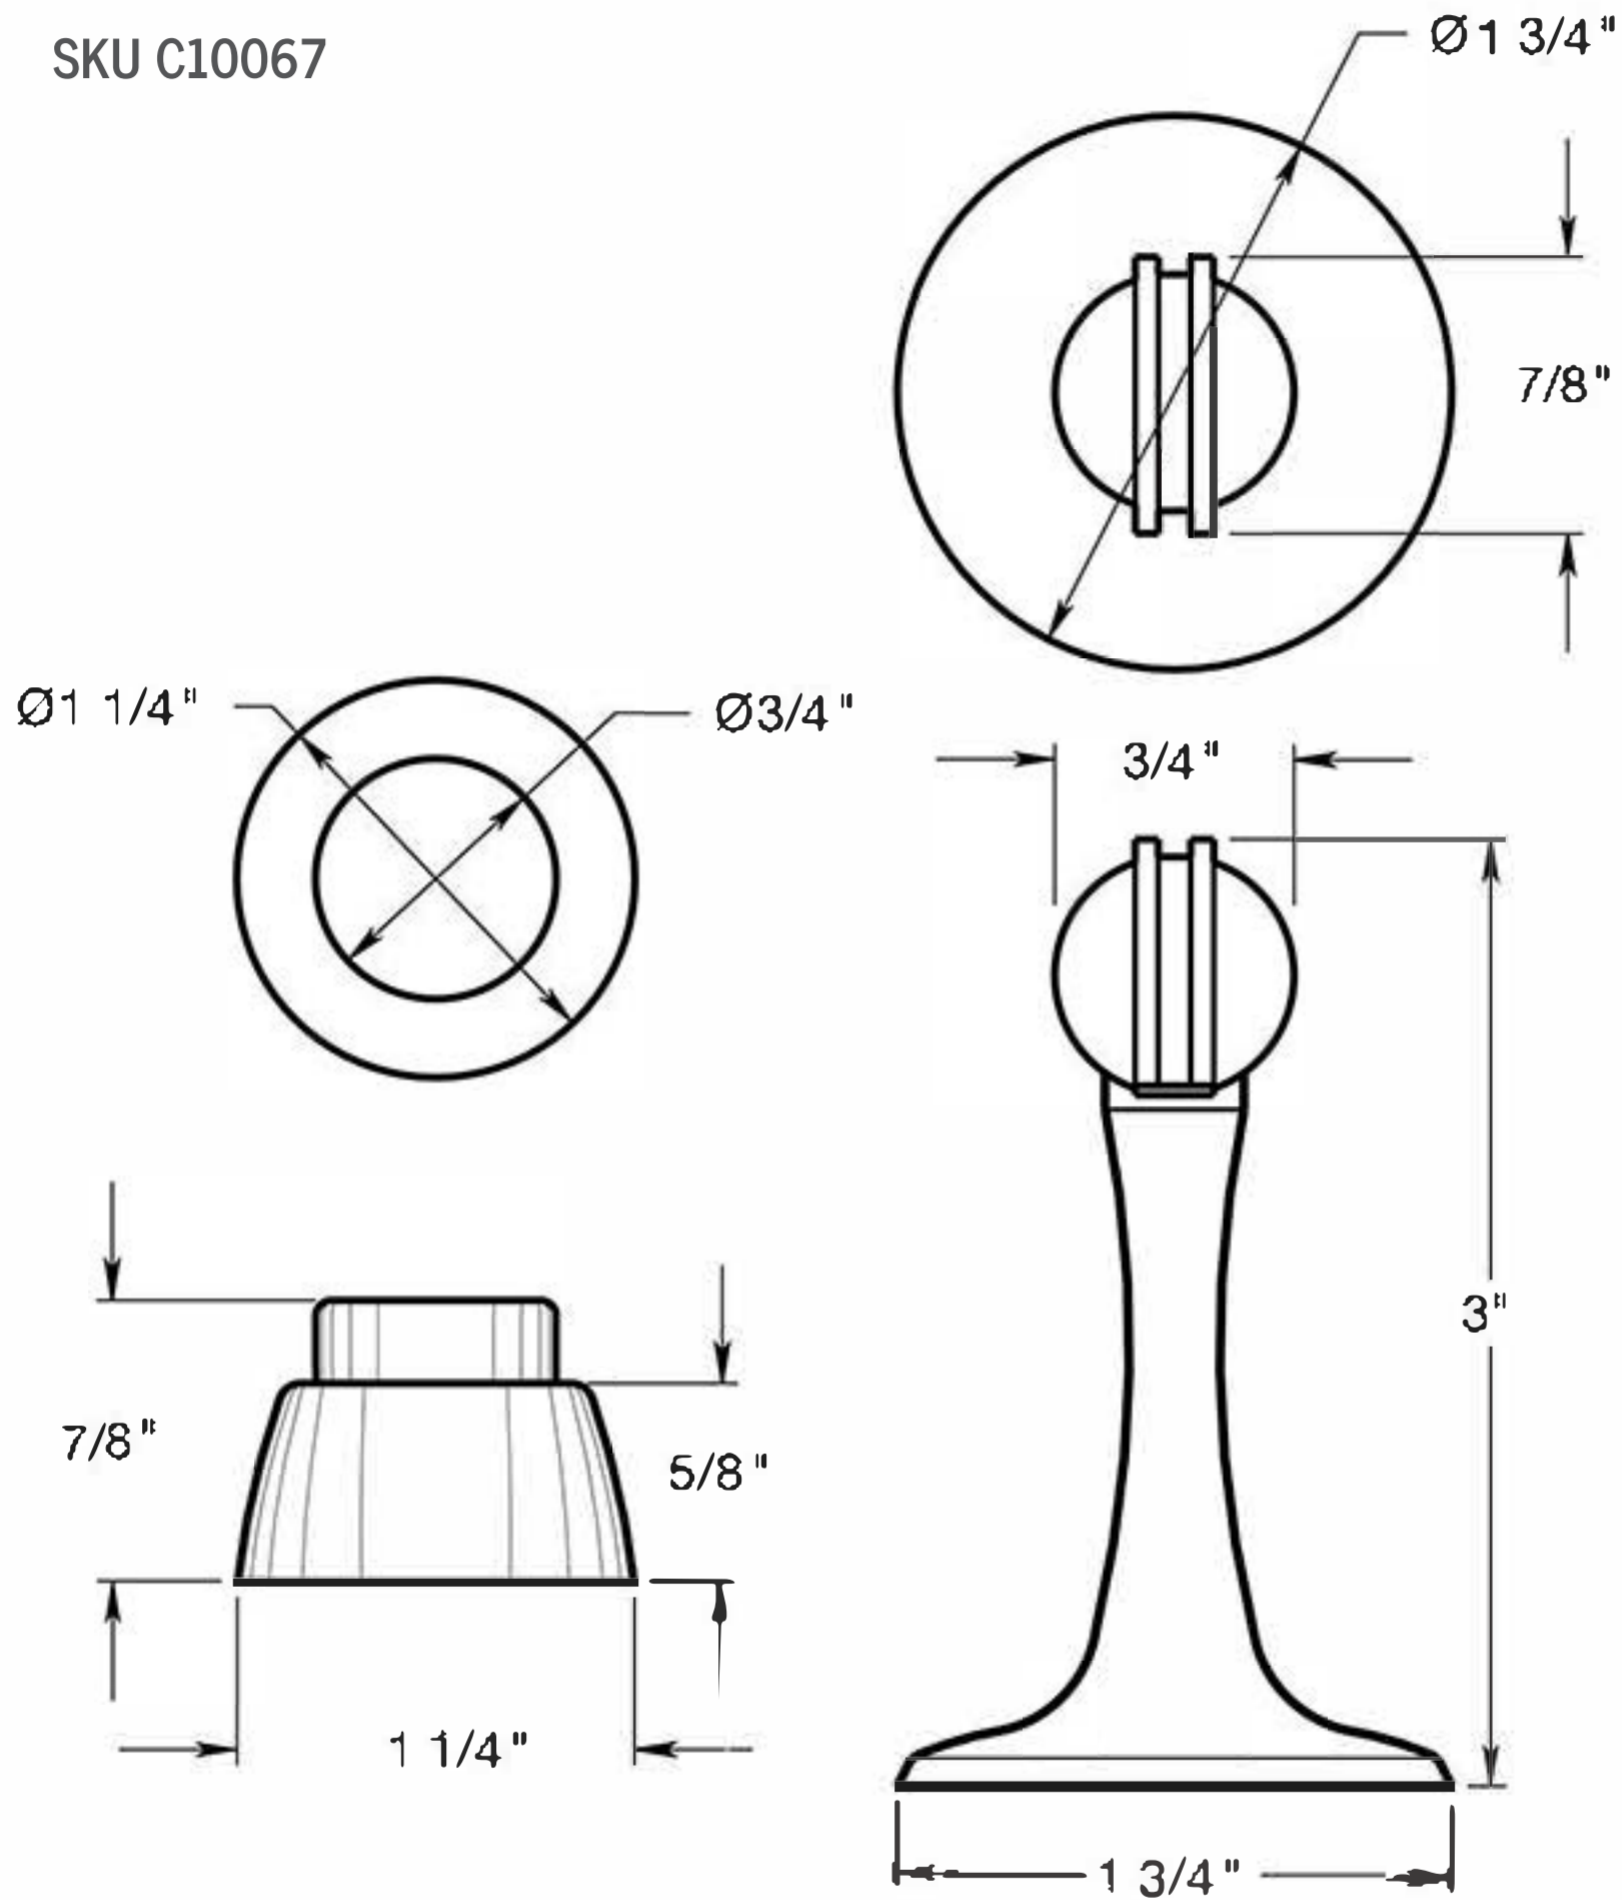

3" MAGNETIC DOOR HOLDER / SOLID BRASS

1 (858) 322-6353

www.HardwareSource.com

SKU C10067

DRAWING NOT TO SCALE

NOTE: HardwareSource reserves the right to constantly improve its products and is not responsible for differences between the product in-hand and the specifications contained in this drawing. We do not recommend to pre-drill holes or pre-cut woods or metals based on the drawing information if the veracity of the specifications has not been proven by the live product.