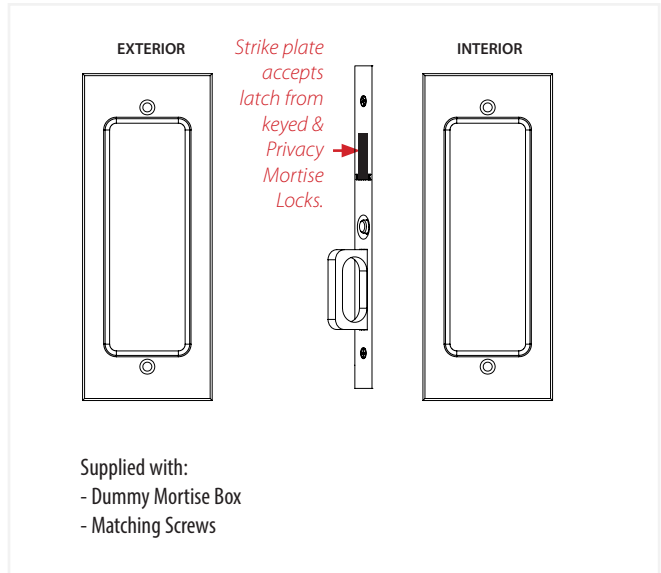

POCKET DOOR MORTISE - MODERN RECTANGULAR

EMTEK
ASSA ABLOY

**Keyed
Door Mortise Lock**

**Privacy
Door Mortise Lock**

**Passage
Door Mortise Lock**

**Dummy
Door Mortise Lock**

* Multiple Emtek pocket door mortise locks can be keyed alike with each other, but may not be keyed alike with any other Emtek products.

POCKET DOOR MORTISE - MODERN RECTANGULAR

EMTEK
ASSA ABLOY