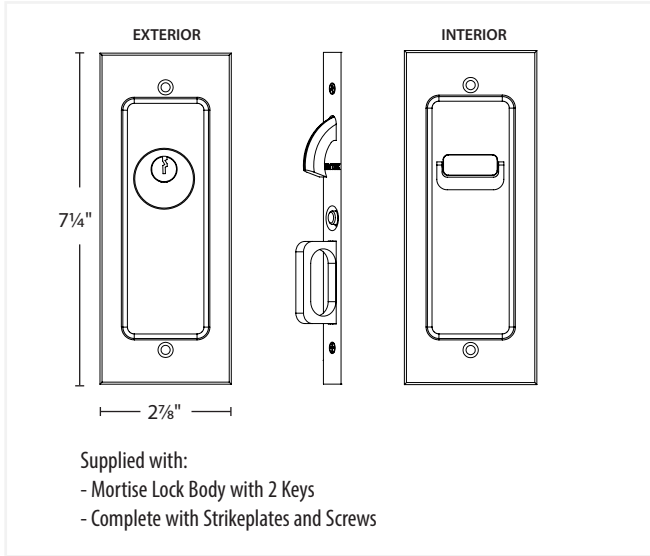

POCKET DOOR MORTISE - MODERN RECTANGULAR

EMTEK
ASSA ABLOY

**Keyed
Door Mortise Lock**

**Privacy
Door Mortise Lock**

**Passage
Door Mortise Lock**

**Dummy
Door Mortise Lock**

* Multiple Emtek pocket door mortise locks can be keyed alike with each other, but may not be keyed alike with any other Emtek products.

POCKET DOOR MORTISE - MODERN RECTANGULAR

EMTEK
ASSA ABLOY