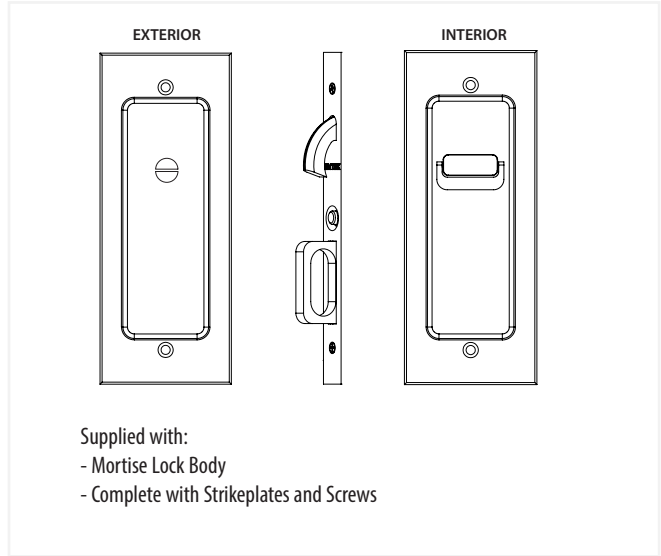

POCKET DOOR MORTISE - MODERN RECTANGULAR

EMTEK
ASSA ABLOY

**Keyed
Door Mortise Lock**

**Privacy
Door Mortise Lock**

**Passage
Door Mortise Lock**

**Dummy
Door Mortise Lock**

* Multiple Emtek pocket door mortise locks can be keyed alike with each other, but may not be keyed alike with any other Emtek products.

POCKET DOOR MORTISE - MODERN RECTANGULAR

EMTEK
ASSA ABLOY