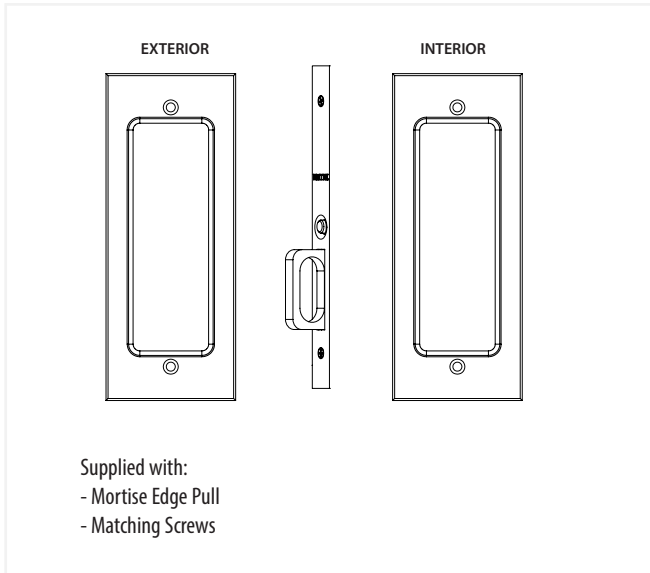

POCKET DOOR MORTISE - MODERN RECTANGULAR

EMTEK
ASSA ABLOY

**Keyed
Door Mortise Lock**

**Privacy
Door Mortise Lock**

**Passage
Door Mortise Lock**

**Dummy
Door Mortise Lock**

* Multiple Emtek pocket door mortise locks can be keyed alike with each other, but may not be keyed alike with any other Emtek products.

POCKET DOOR MORTISE - MODERN RECTANGULAR

EMTEK
ASSA ABLOY