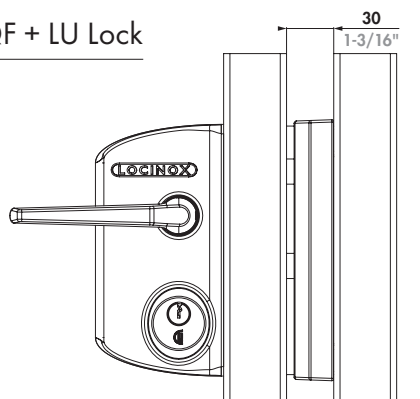

LOCINOX®

Let's make better fences together

LU LOCK

984018 Black for 1-1/2" to 1-3/4" profiles

984032 Black for 1-7/8" to 2" profiles

984038 Silver for 1-1/2" to 1-3/4" profiles

984040 Silver for 1-7/8" to 2" profiles

① Dimensions

② Change direction of day bolt

③ Throw dead bolt & key operated retraction day bolt

④ In/out adjustability of the day and dead bolt

⑤ SAKL QF + LU Lock

6 SHKL QF + LU lock

7 Assemble mushroom

8 SMKL QF + LU lock