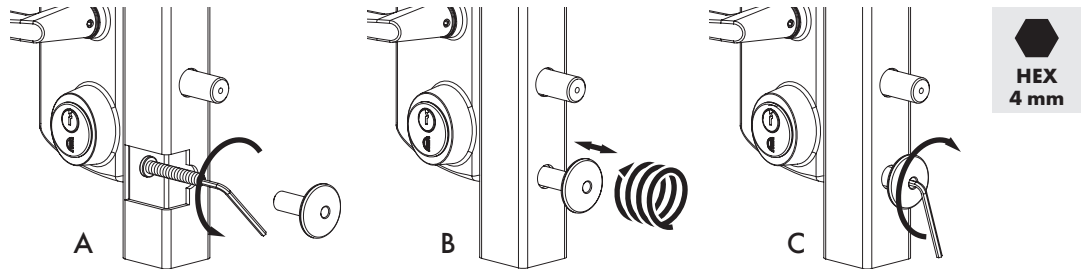

① Dimensions

② Change direction of day bolt

③ Throw dead bolt & key operated retraction day bolt

④ In/out adjustability of the day and dead bolt

⑤ SAKL QF + LU Lock

6 SHKL QF + LU lock

7 Assemble mushroom

8 SMKL QF + LU lock