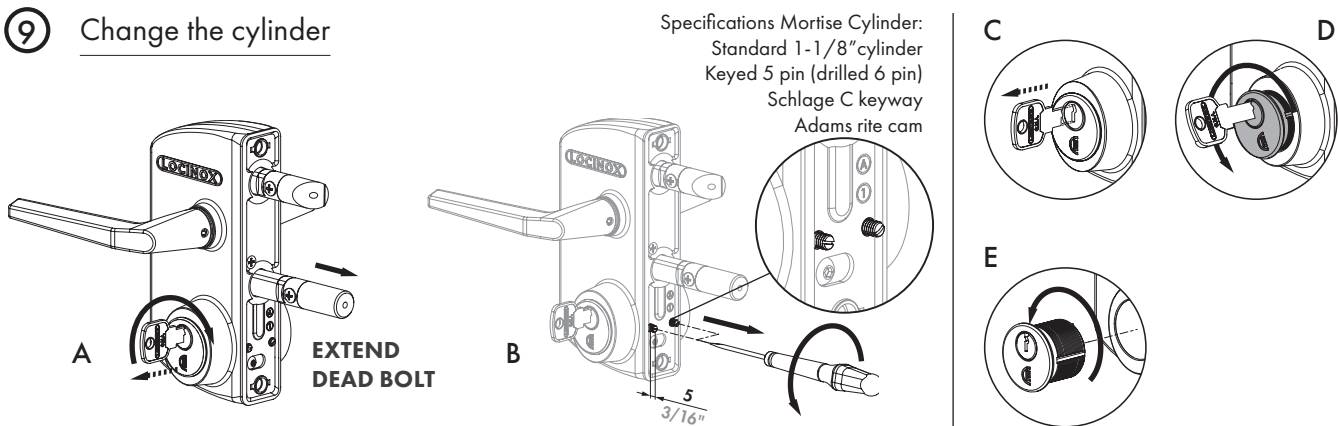

9 Change the cylinder