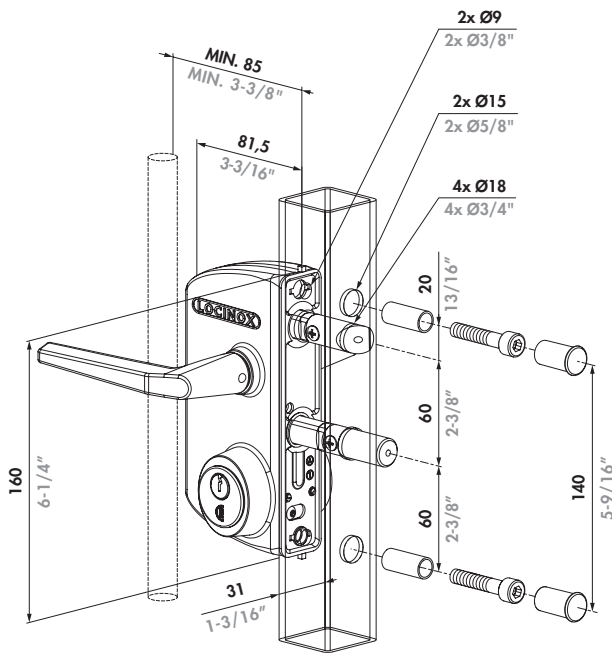

LOCINOX®

Let's make better fences together

LU LOCK

984018 Black for 1-1/2" to 1-3/4" profiles

984032 Black for 1-7/8" to 2" profiles

984038 Silver for 1-1/2" to 1-3/4" profiles

984040 Silver for 1-7/8" to 2" profiles

① Dimensions

② Change direction of day bolt

③ Throw dead bolt & key operated retraction day bolt

④ In/out adjustability of the day and dead bolt

⑤ SAKL QF + LU Lock

6 SHKL QF + LU lock

7 Assemble mushroom

8 SMKL QF + LU lock