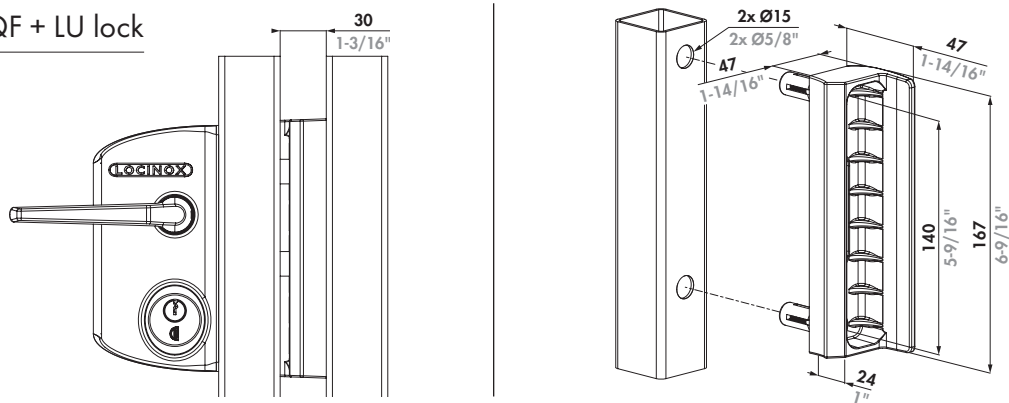

① Dimensions

② Change direction of day bolt

③ Throw dead bolt & key operated retraction day bolt

④ In/out adjustability of the day and dead bolt

⑤ SAKL QF + LU Lock

6 SHKL QF + LU lock

7 Assemble mushroom

8 SMKL QF + LU lock