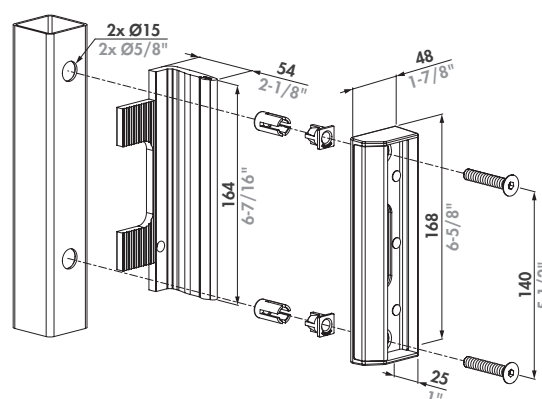

① Dimensions

② Change direction of day bolt

③ Throw dead bolt & key operated retraction day bolt

④ In/out adjustability of the day and dead bolt

⑤ SAKL QF + LU Lock

6 SHKL QF + LU lock

7 Assemble mushroom

8 SMKL QF + LU lock