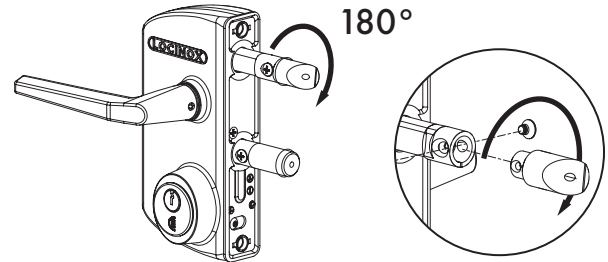

LOCINOX®

Let's make better fences together

LU LOCK

984018 Black for 1-1/2" to 1-3/4" profiles

984032 Black for 1-7/8" to 2" profiles

984038 Silver for 1-1/2" to 1-3/4" profiles

984040 Silver for 1-7/8" to 2" profiles

① Dimensions

② Change direction of day bolt

③ Throw dead bolt & key operated retraction day bolt

④ In/out adjustability of the day and dead bolt

⑤ SAKL QF + LU Lock

6 SHKL QF + LU lock

7 Assemble mushroom

8 SMKL QF + LU lock