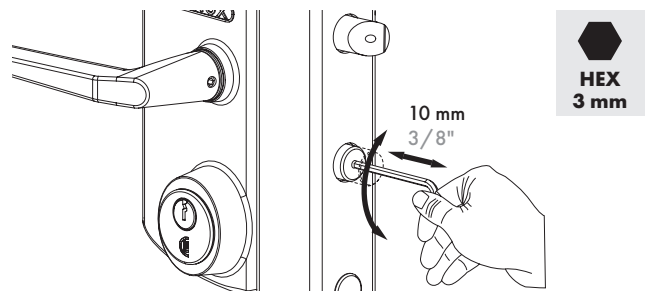

① Dimensions

② Change direction of day bolt

③ Throw dead bolt & key operated retraction day bolt

④ In/out adjustability of the day and dead bolt

⑤ SAKL QF + LU Lock

6 SHKL QF + LU lock

7 Assemble mushroom

8 SMKL QF + LU lock