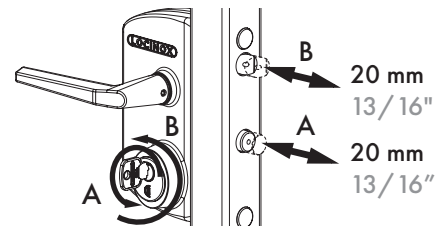

LOCINOX®

Let's make better fences together

LU LOCK

984018 Black for 1-1/2" to 1-3/4" profiles

984032 Black for 1-7/8" to 2" profiles

984038 Silver for 1-1/2" to 1-3/4" profiles

984040 Silver for 1-7/8" to 2" profiles

① Dimensions

② Change direction of day bolt

③ Throw dead bolt & key operated retraction day bolt

④ In/out adjustability of the day and dead bolt

⑤ SAKL QF + LU Lock

6 SHKL QF + LU lock

7 Assemble mushroom

8 SMKL QF + LU lock