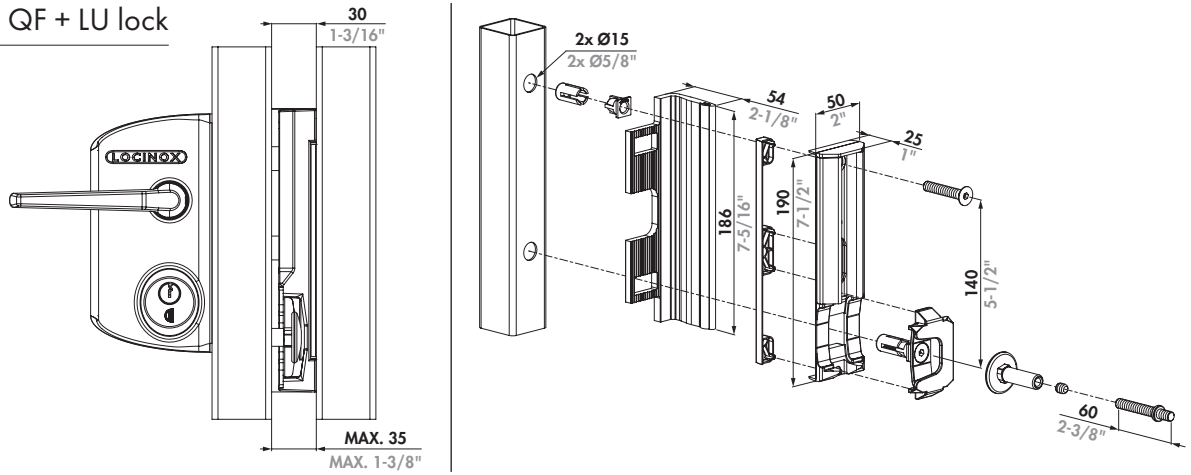

① Dimensions

② Change direction of day bolt

③ Throw dead bolt & key operated retraction day bolt

④ In/out adjustability of the day and dead bolt

⑤ SAKL QF + LU Lock

6 SHKL QF + LU lock

7 Assemble mushroom

8 SMKL QF + LU lock