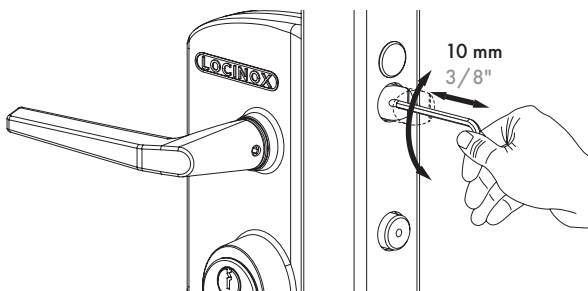

LOCINOX®

Let's make better fences together

LU LOCK

984018 Black for 1-1/2" to 1-3/4" profiles

984032 Black for 1-7/8" to 2" profiles

984038 Silver for 1-1/2" to 1-3/4" profiles

984040 Silver for 1-7/8" to 2" profiles

① Dimensions

② Change direction of day bolt

③ Throw dead bolt & key operated retraction day bolt

④ In/out adjustability of the day and dead bolt

⑤ SAKL QF + LU Lock

6 SHKL QF + LU lock

7 Assemble mushroom

8 SMKL QF + LU lock