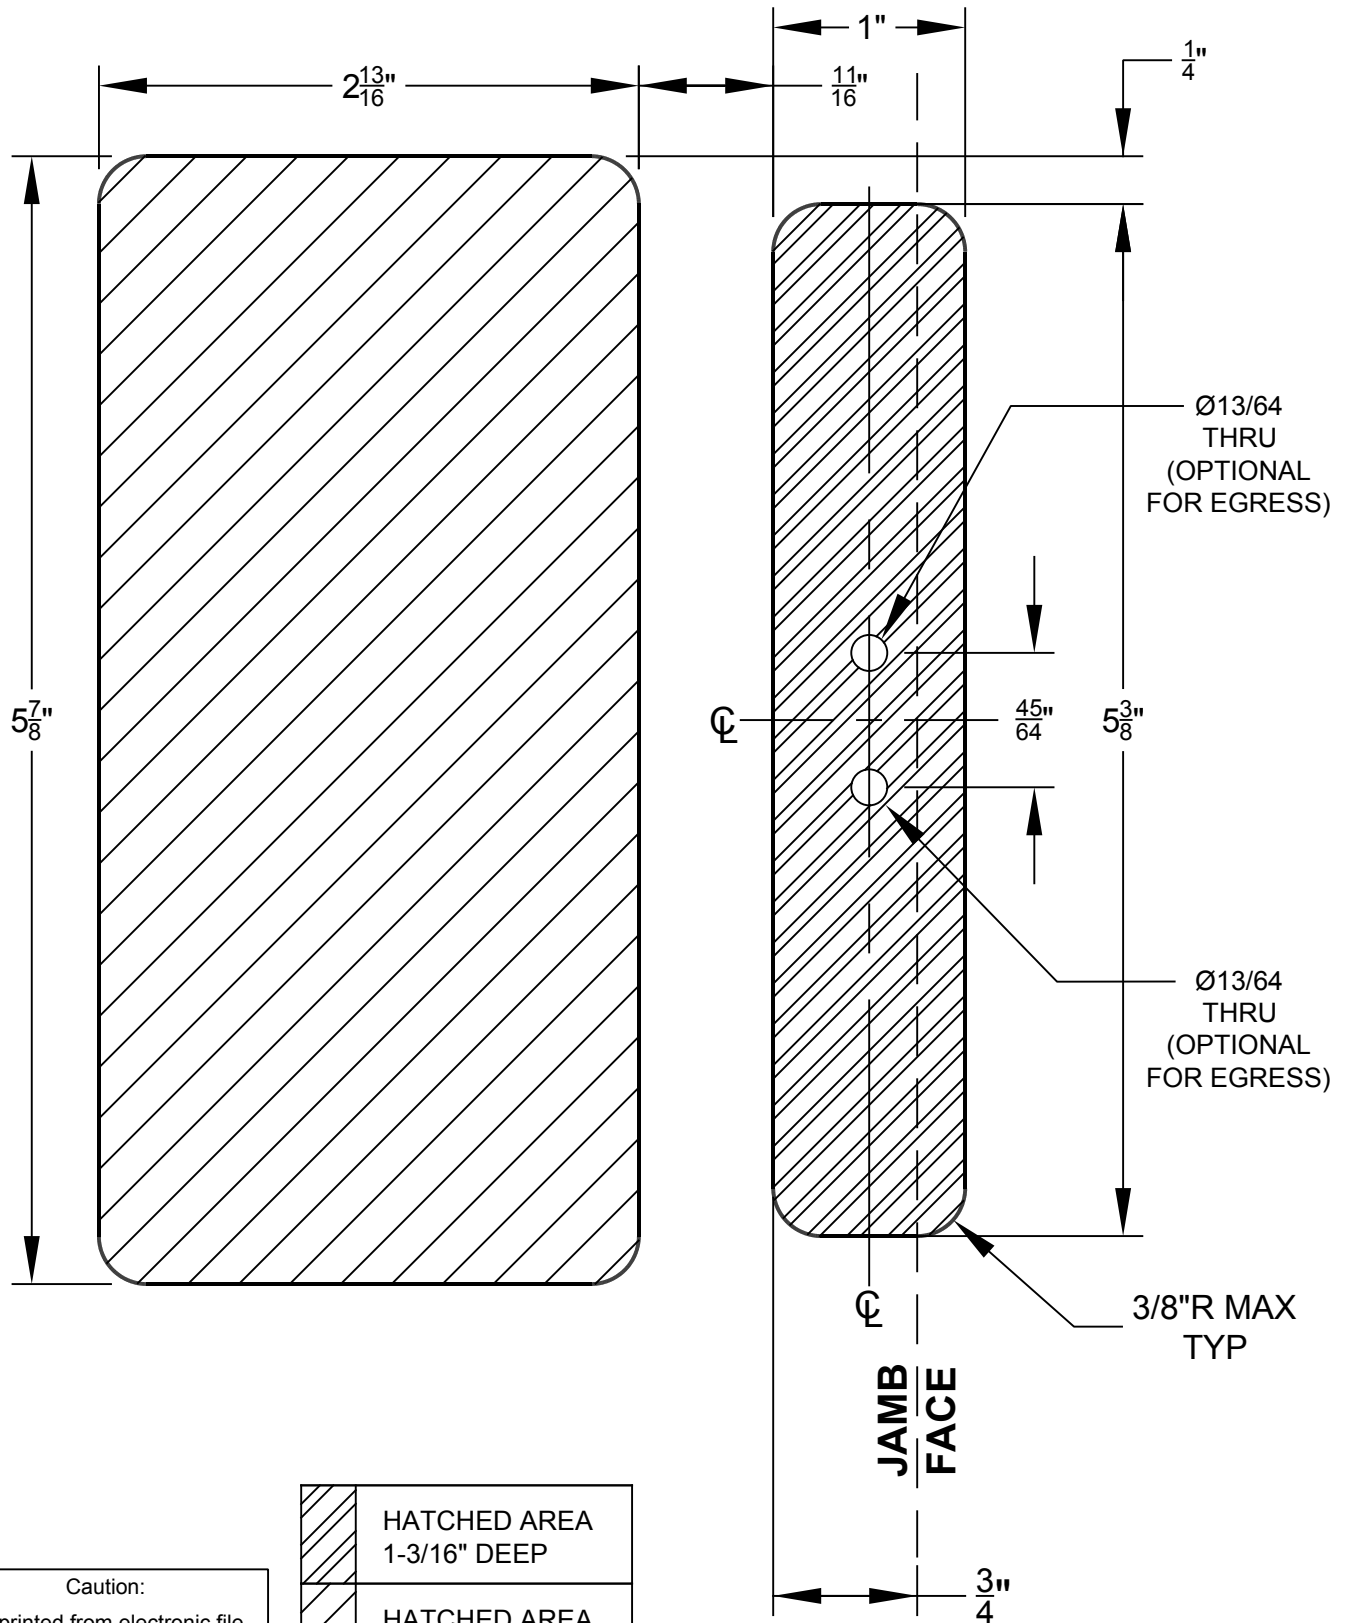

**BARN DOOR PRIVACY LOCK AND FLUSH
PULL WITH INTEGRATED STRIKE
SKU C10839
DOOR PREPARATION**

Caution:
If printed from electronic file
set print scale to 1:1. Measure
with ruler to check scale.

	HATCHED AREA 1- $\frac{3}{16}$ " DEEP
	HATCHED AREA $\frac{7}{16}$ " DEEP