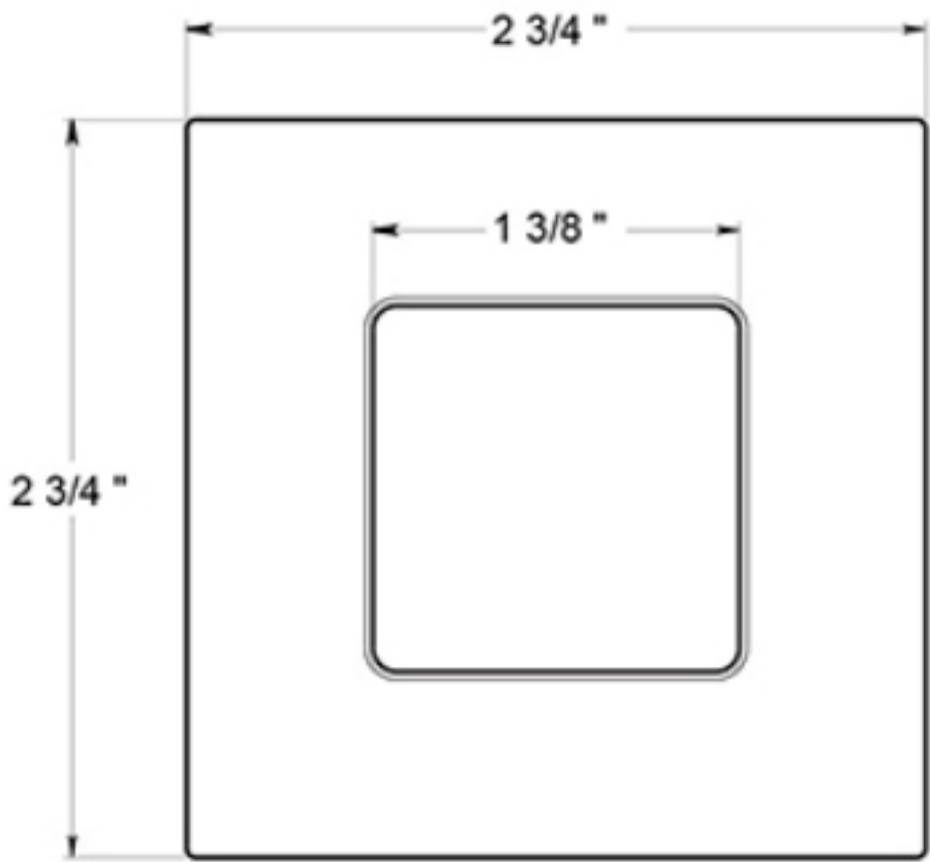

SURFACE PLATE

BACK PLATE

FRONT VIEW

PROFILE VIEW

FRONT VIEW

PROFILE VIEW

ATTACHED PARTS

FRONT VIEW

BACK VIEW

PROFILE VIEW

- SKU 838490 Oil Rubbed Bronze (U10B)
- SKU 838491 Brushed Nickel (U15)
- SKU 838492 Polished Chrome (U26)
- SKU 838493 Black (U19)