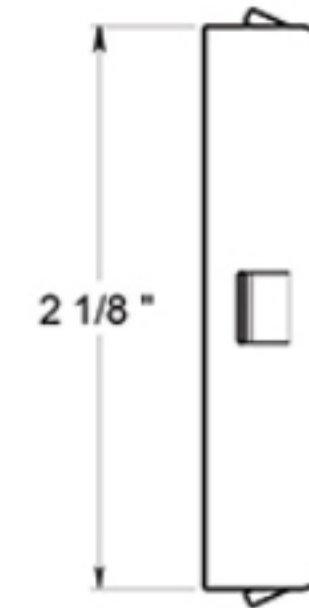

SURFACE PLATE

BACK PLATE

FRONT VIEW

PROFILE VIEW

FRONT VIEW

PROFILE VIEW

ATTACHED PARTS

FRONT VIEW

BACK VIEW

PROFILE VIEW

- SKU 838490 Oil Rubbed Bronze (U10B)
- SKU 838491 Brushed Nickel (U15)
- SKU 838492 Polished Chrome (U26)
- SKU 838493 Black (U19)