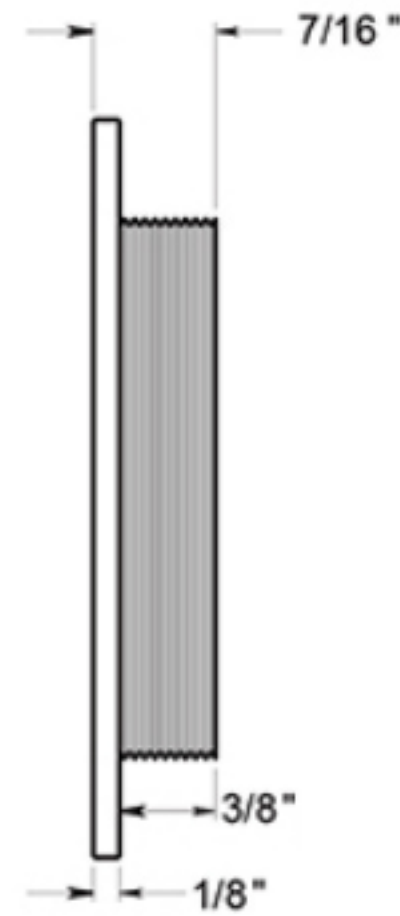

SURFACE PLATE

BACK PLATE

FRONT VIEW

PROFILE VIEW

FRONT VIEW

PROFILE VIEW

ATTACHED PARTS

FRONT VIEW

BACK VIEW

PROFILE VIEW

- SKU 838490 Oil Rubbed Bronze (U10B)
- SKU 838491 Brushed Nickel (U15)
- SKU 838492 Polished Chrome (U26)
- SKU 838493 Black (U19)