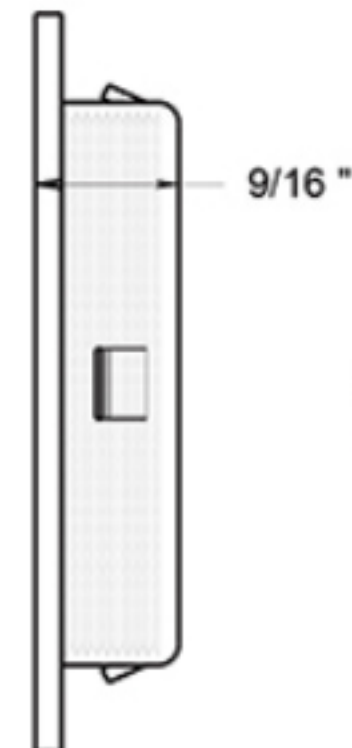

SURFACE PLATE

BACK PLATE

FRONT VIEW

PROFILE VIEW

FRONT VIEW

PROFILE VIEW

ATTACHED PARTS

FRONT VIEW

BACK VIEW

PROFILE VIEW

- SKU 838490 Oil Rubbed Bronze (U10B)
- SKU 838491 Brushed Nickel (U15)
- SKU 838492 Polished Chrome (U26)
- SKU 838493 Black (U19)