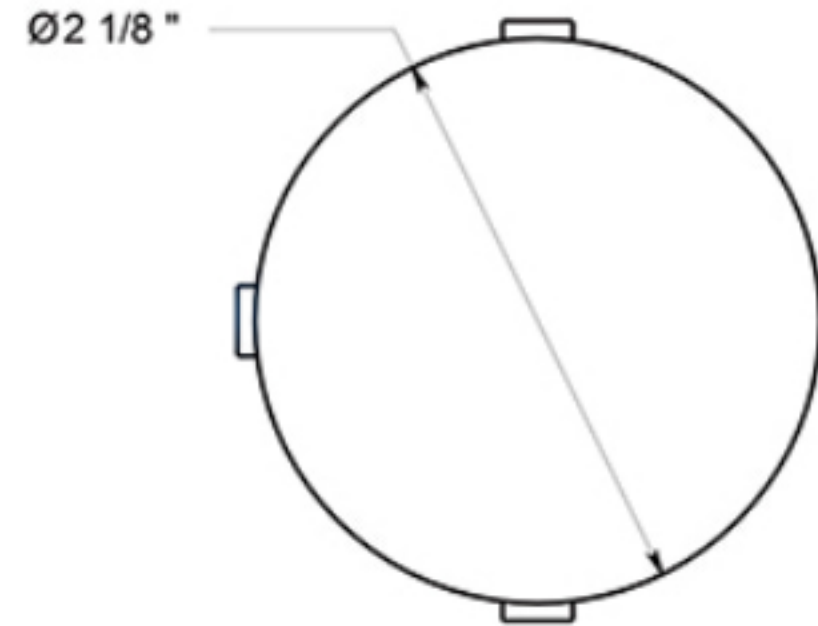

SURFACE PLATE

BACK PLATE

FRONT VIEW

PROFILE VIEW

FRONT VIEW

PROFILE VIEW

ATTACHED PARTS

FRONT VIEW

BACK VIEW

PROFILE VIEW

- SKU 838490 Oil Rubbed Bronze (U10B)
- SKU 838491 Brushed Nickel (U15)
- SKU 838492 Polished Chrome (U26)
- SKU 838493 Black (U19)