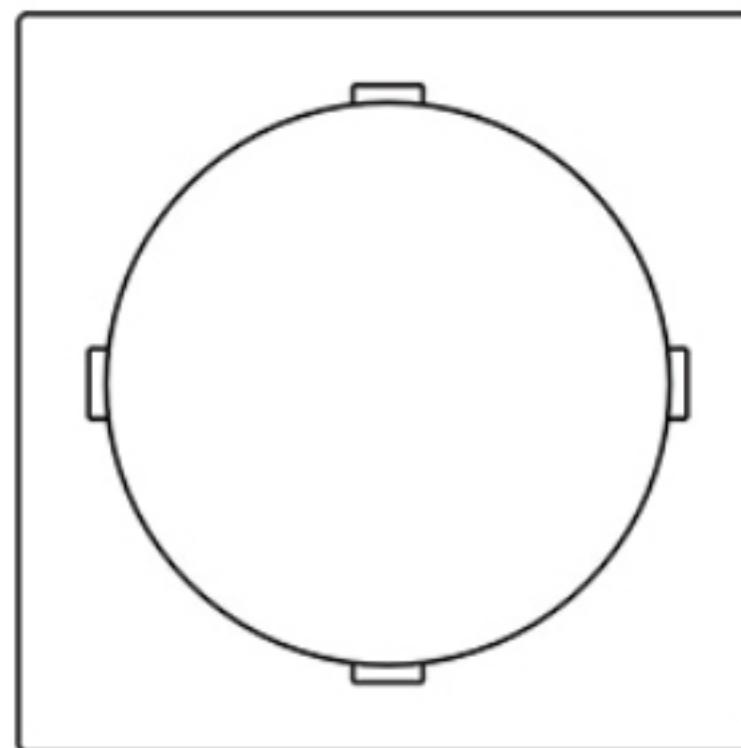

SURFACE PLATE

BACK PLATE

FRONT VIEW

PROFILE VIEW

FRONT VIEW

PROFILE VIEW

ATTACHED PARTS

FRONT VIEW

BACK VIEW

PROFILE VIEW

- SKU 838490 Oil Rubbed Bronze (U10B)
- SKU 838491 Brushed Nickel (U15)
- SKU 838492 Polished Chrome (U26)
- SKU 838493 Black (U19)