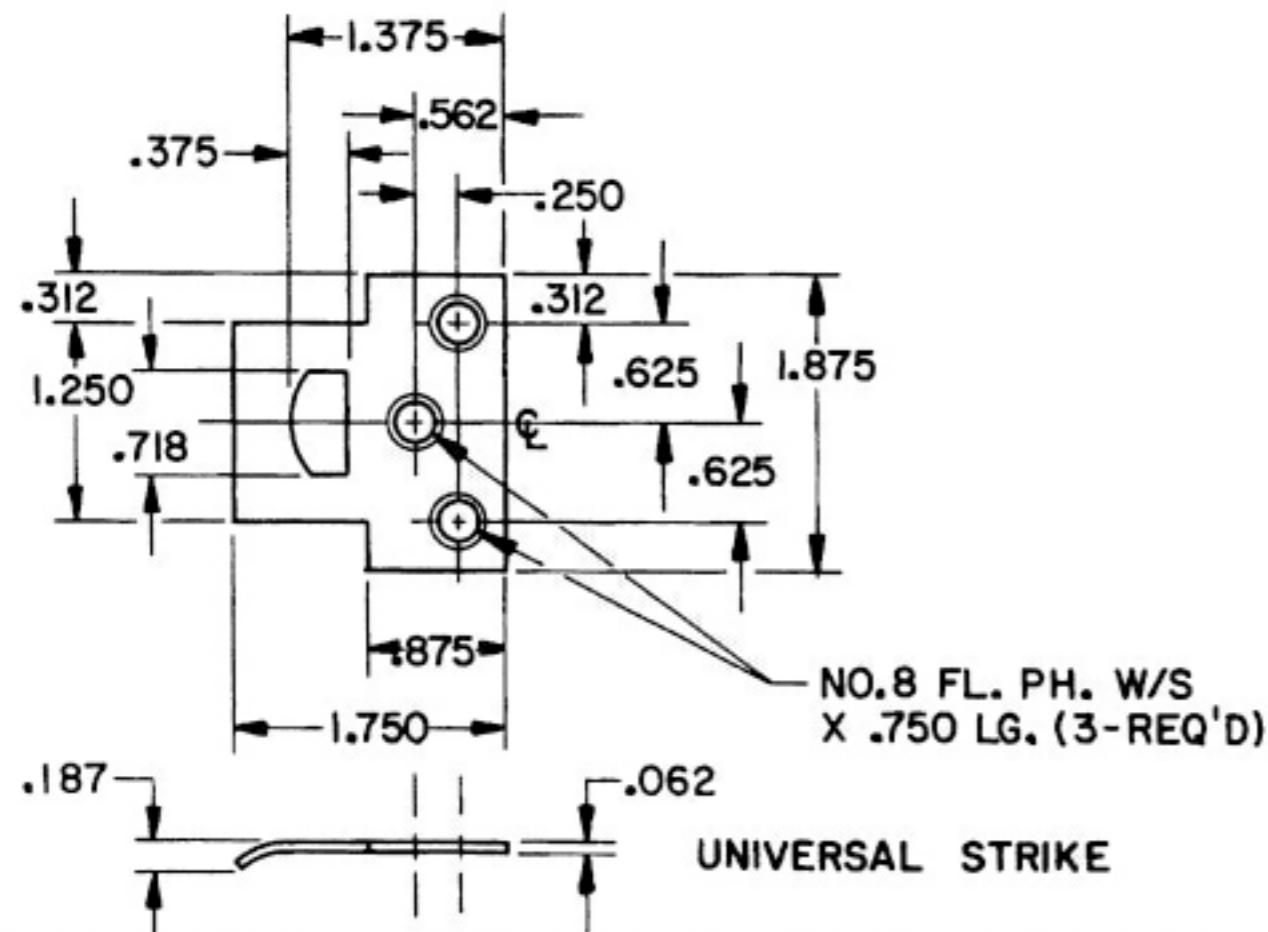

# DOOR AND JAMB DETAIL

# BOLT DETAIL

- SKU 979902 Lifetime Polished Brass (003)
- SKU 979906 Oil Rubbed Bronze (102)
- SKU 979909 Satin Nickel (150)

EFFECTIVE: 9-1-86 R. Ad. g

DO NOT SCALE DRAWING

©1986 by Baldwin Hardware Corporation