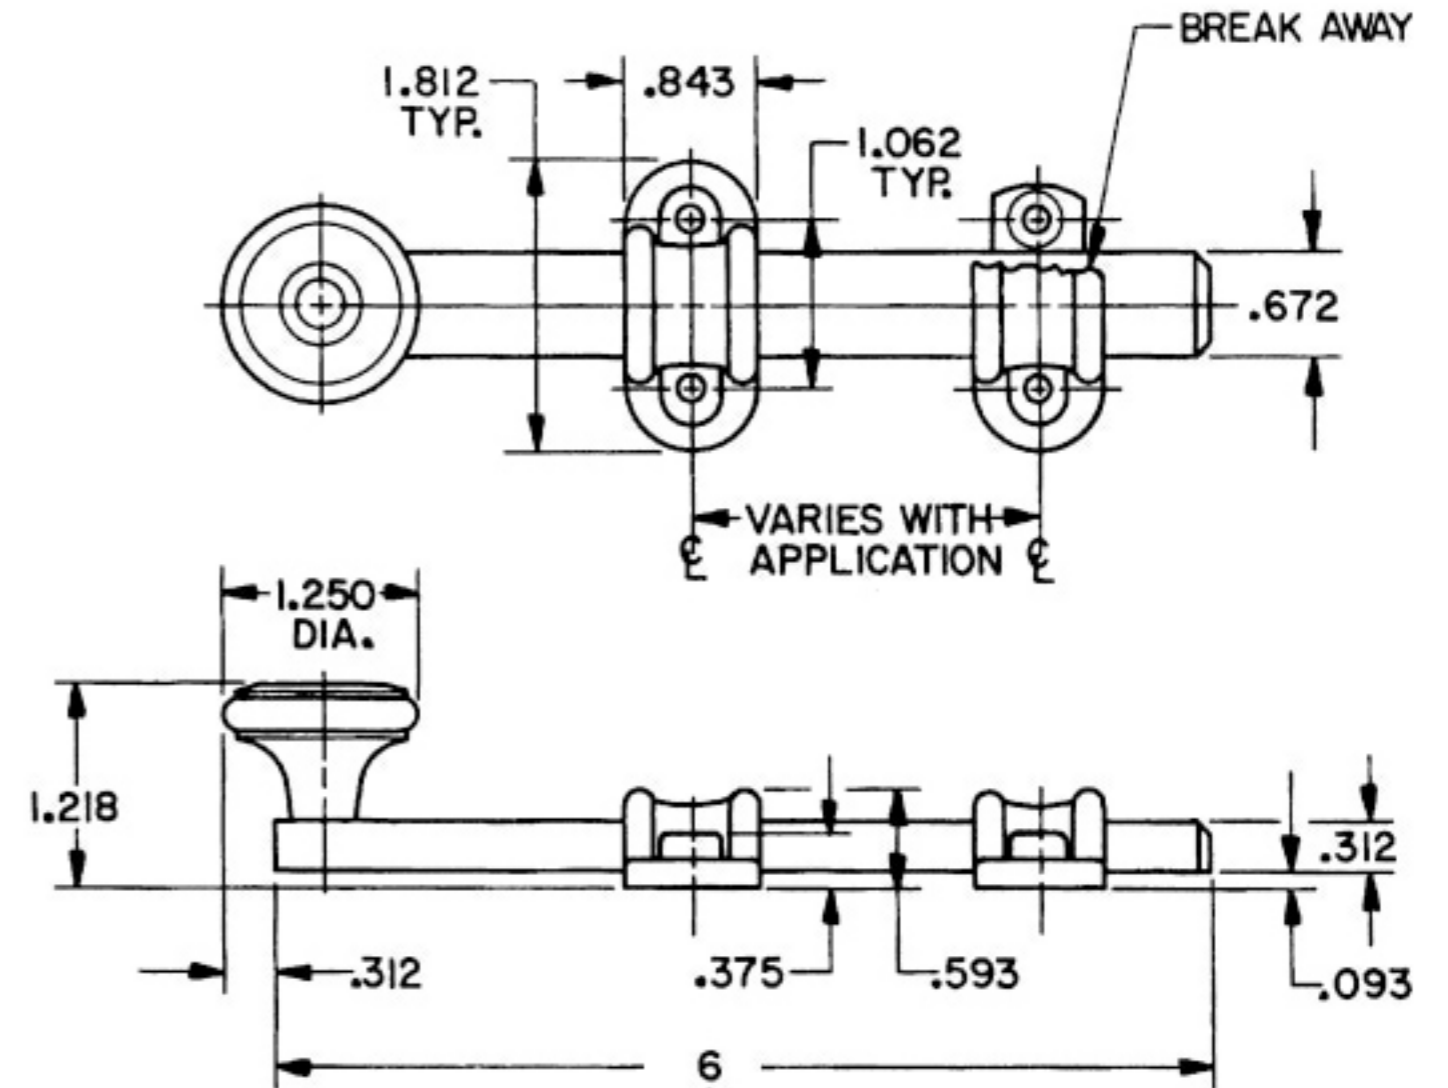

# DOOR AND JAMB DETAIL

# BOLT DETAIL

- SKU 979902 Lifetime Polished Brass (003)
- SKU 979906 Oil Rubbed Bronze (102)
- SKU 979909 Satin Nickel (150)

EFFECTIVE: 9-1-86 R. Ad. g

DO NOT SCALE DRAWING

©1986 by Baldwin Hardware Corporation