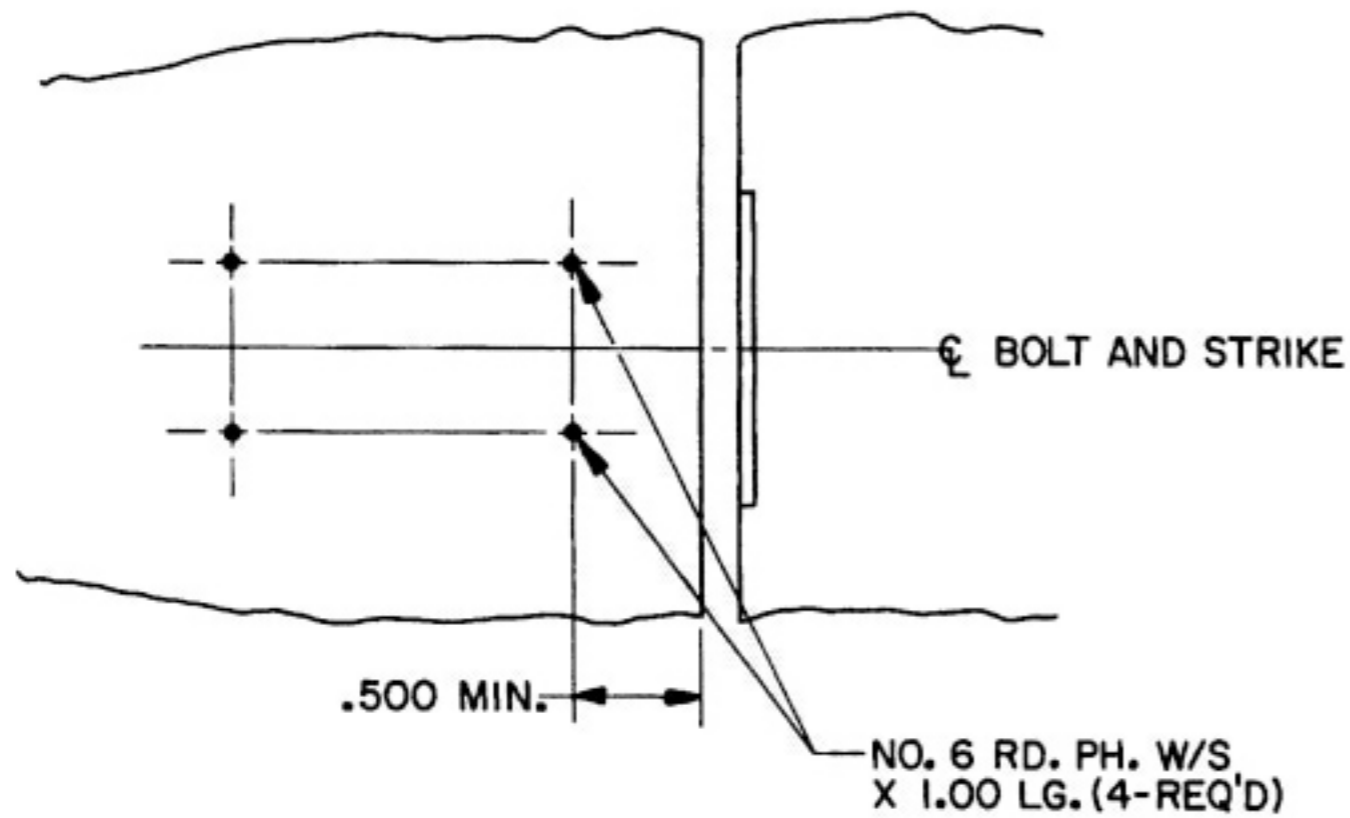

# DOOR AND JAMB DETAIL

# BOLT DETAIL

- SKU 979902 Lifetime Polished Brass (003)
- SKU 979906 Oil Rubbed Bronze (102)
- SKU 979909 Satin Nickel (150)

EFFECTIVE: 9-1-86 R. Ad. g

DO NOT SCALE DRAWING

©1986 by Baldwin Hardware Corporation