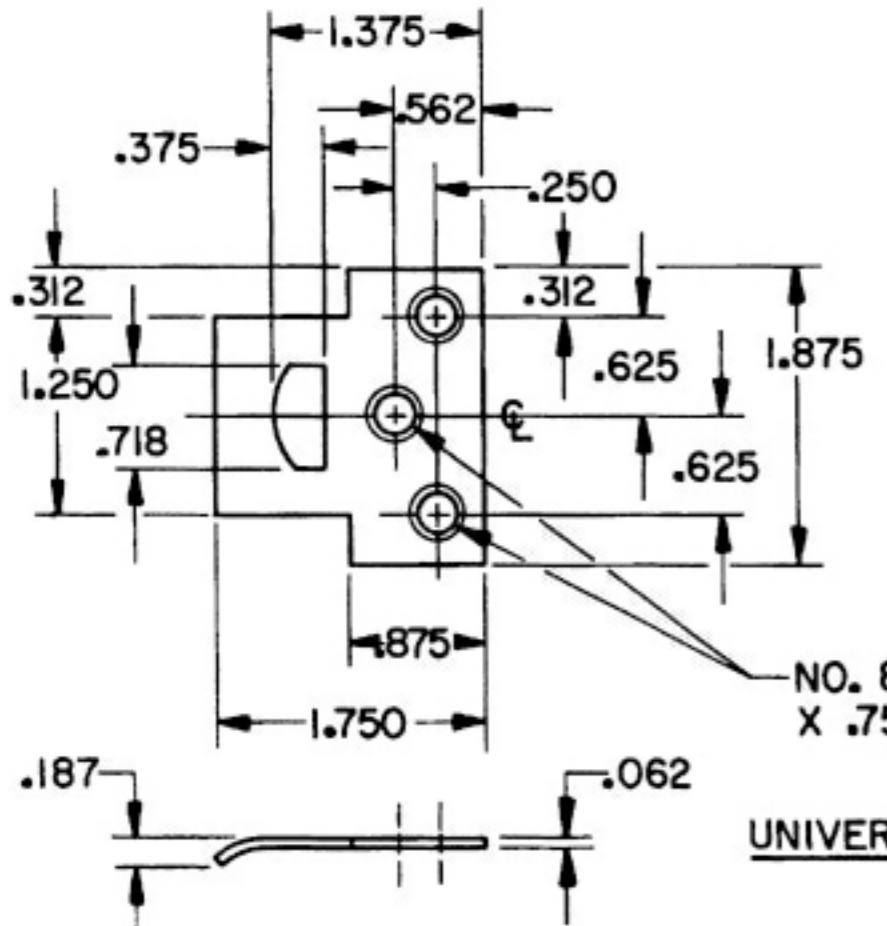

# DOOR AND JAMB DETAIL

# BOLT DETAIL

EFFECTIVE: 9-1-86 E.A.M.g

- SKU 979912 Lifetime Polished Brass (003)
- SKU 979916 Oil Rubbed Bronze (102)
- SKU 979914 Venetian Bronze (112)
- SKU 979918 Satin Nickel (150)

DO NOT SCALE DRAWING