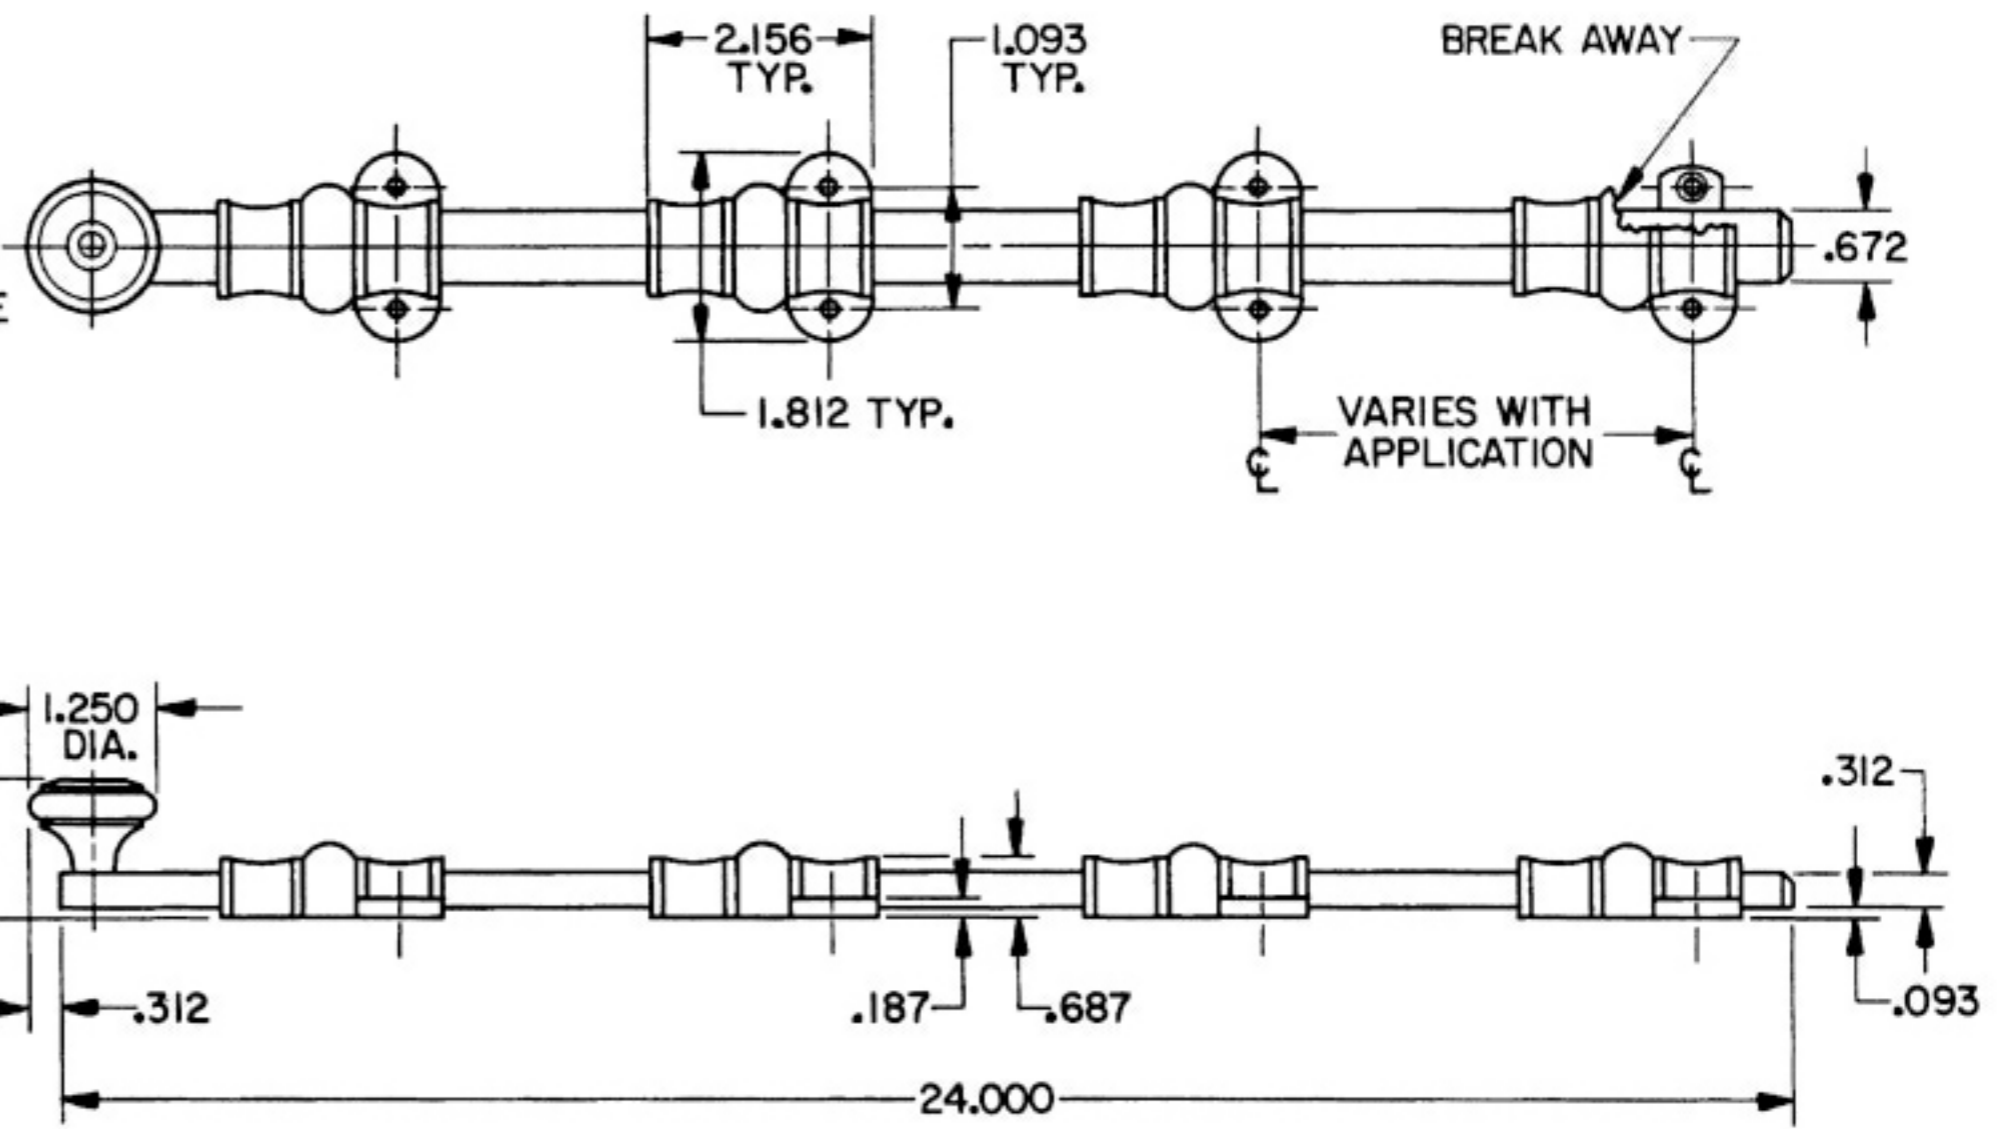

# DOOR AND JAMB DETAIL

# BOLT DETAIL

EFFECTIVE: 9-1-86 E.A.M.g

- SKU 979912 Lifetime Polished Brass (003)
- SKU 979916 Oil Rubbed Bronze (102)
- SKU 979914 Venetian Bronze (112)
- SKU 979918 Satin Nickel (150)

DO NOT SCALE DRAWING