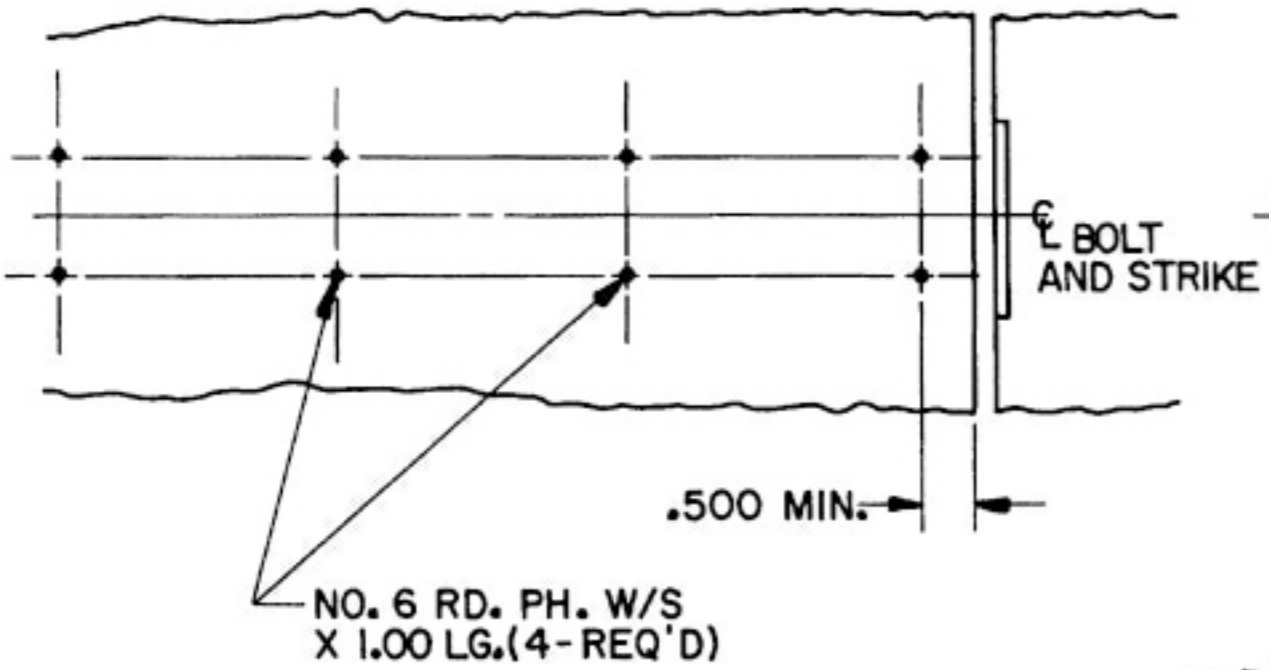

# BOLT DETAIL

EFFECTIVE: 9-1-86 E.A.M.g

- SKU 979912 Lifetime Polished Brass (003)
- SKU 979916 Oil Rubbed Bronze (102)
- SKU 979914 Venetian Bronze (112)
- SKU 979918 Satin Nickel (150)

DO NOT SCALE DRAWING