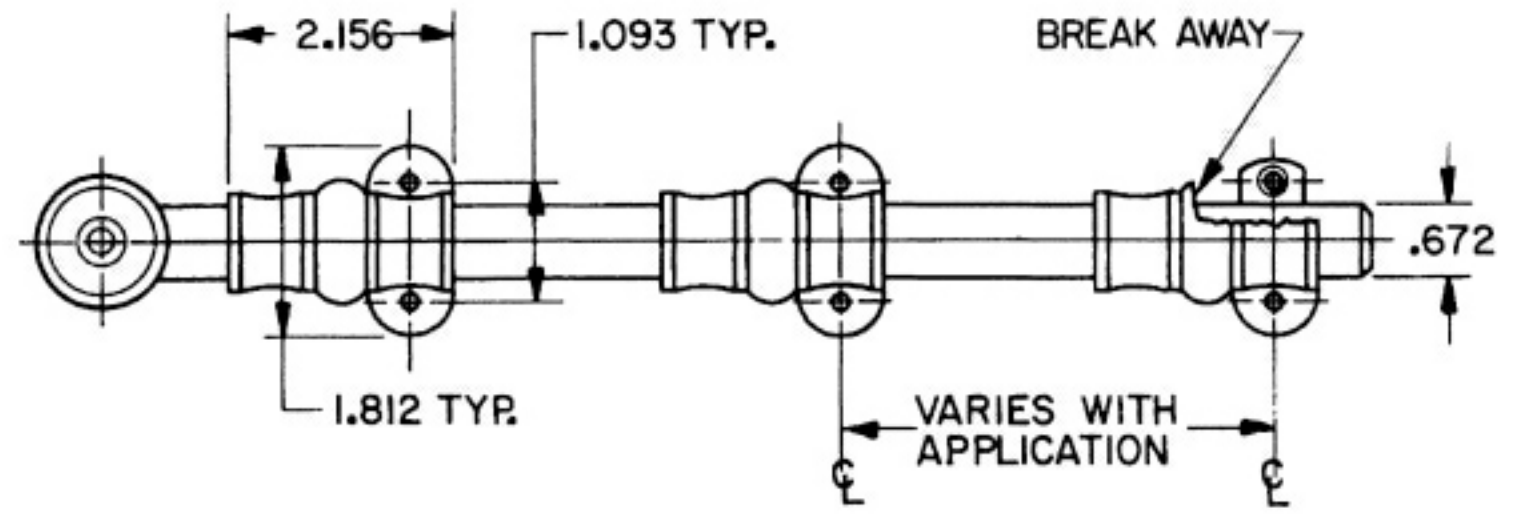

DOOR AND JAMB DETAIL

BOLT DETAIL

- SKU 979928 Lifetime Polished Brass (003)
- SKU 979930 Oil Rubbed Bronze (102)
- SKU 979932 Venetian Bronze (112)
- SKU 979934 Satin Nickel (150)

EFFECTIVE: 9-1-86

DO NOT SCALE DRAWING