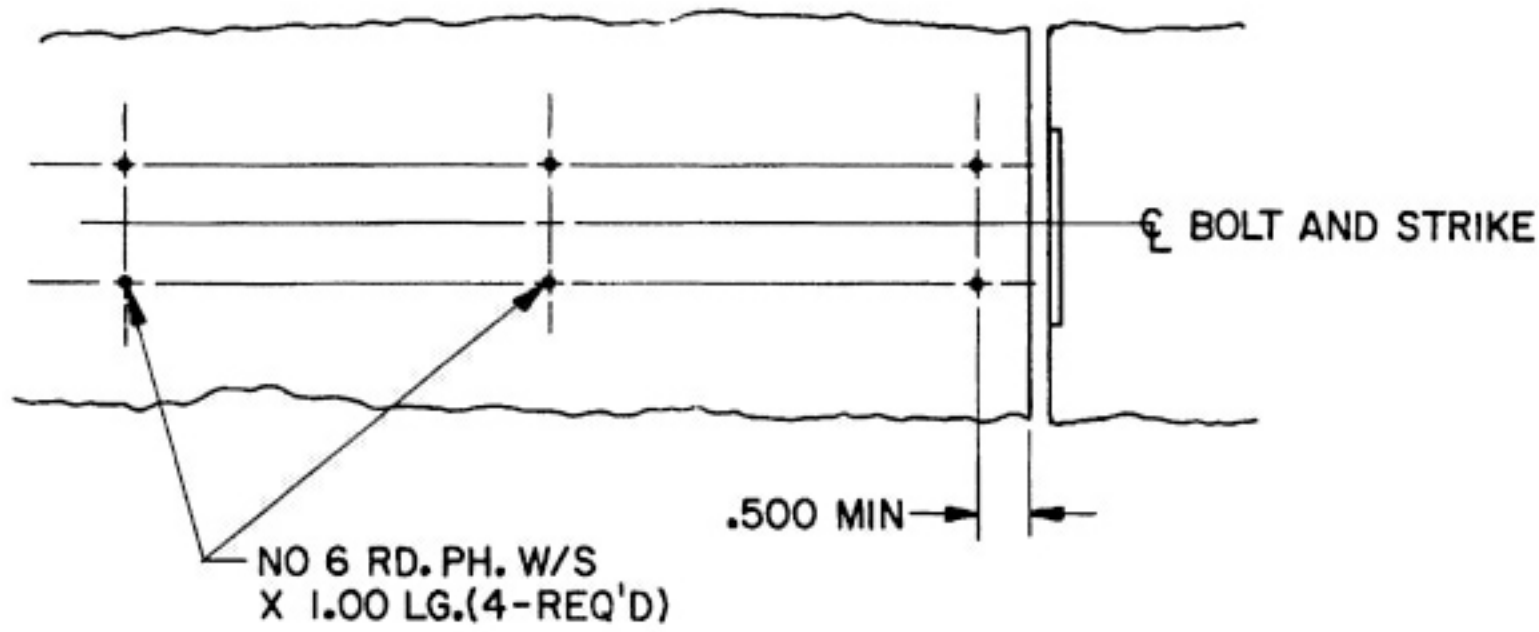

DOOR AND JAMB DETAIL

BOLT DETAIL

- SKU 979928 Lifetime Polished Brass (003)
- SKU 979930 Oil Rubbed Bronze (102)
- SKU 979932 Venetian Bronze (112)
- SKU 979934 Satin Nickel (150)

EFFECTIVE: 9-1-86

DO NOT SCALE DRAWING