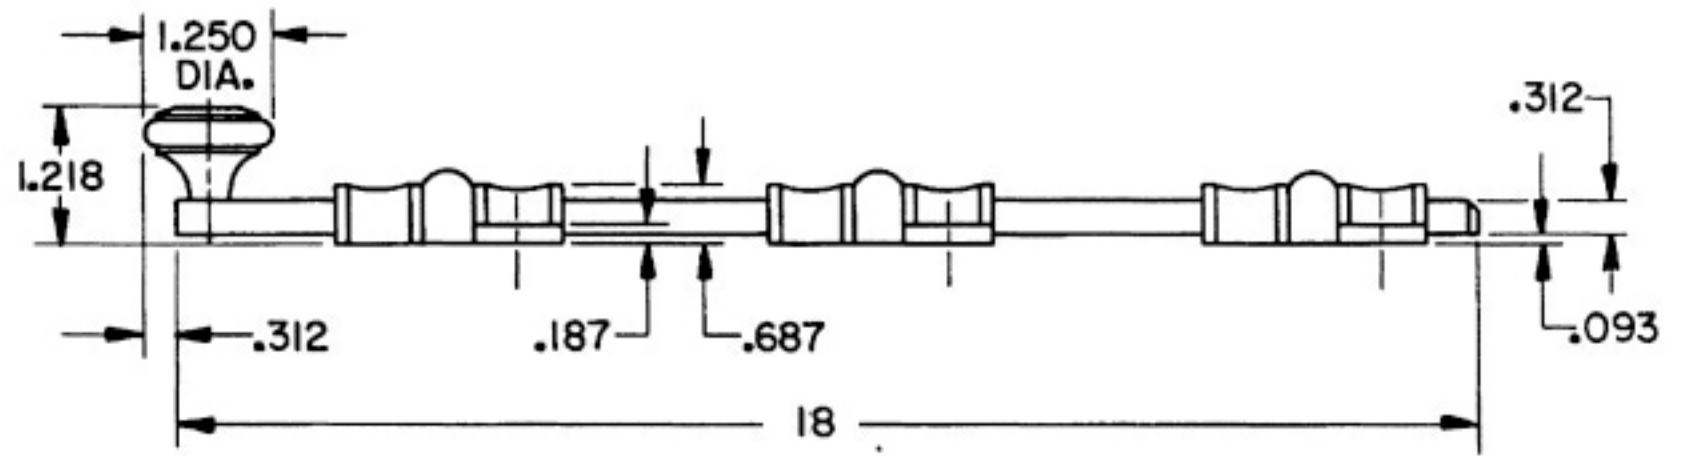

DOOR AND JAMB DETAIL

BOLT DETAIL

- SKU 979928 Lifetime Polished Brass (003)
- SKU 979930 Oil Rubbed Bronze (102)
- SKU 979932 Venetian Bronze (112)
- SKU 979934 Satin Nickel (150)

EFFECTIVE: 9-1-86

DO NOT SCALE DRAWING