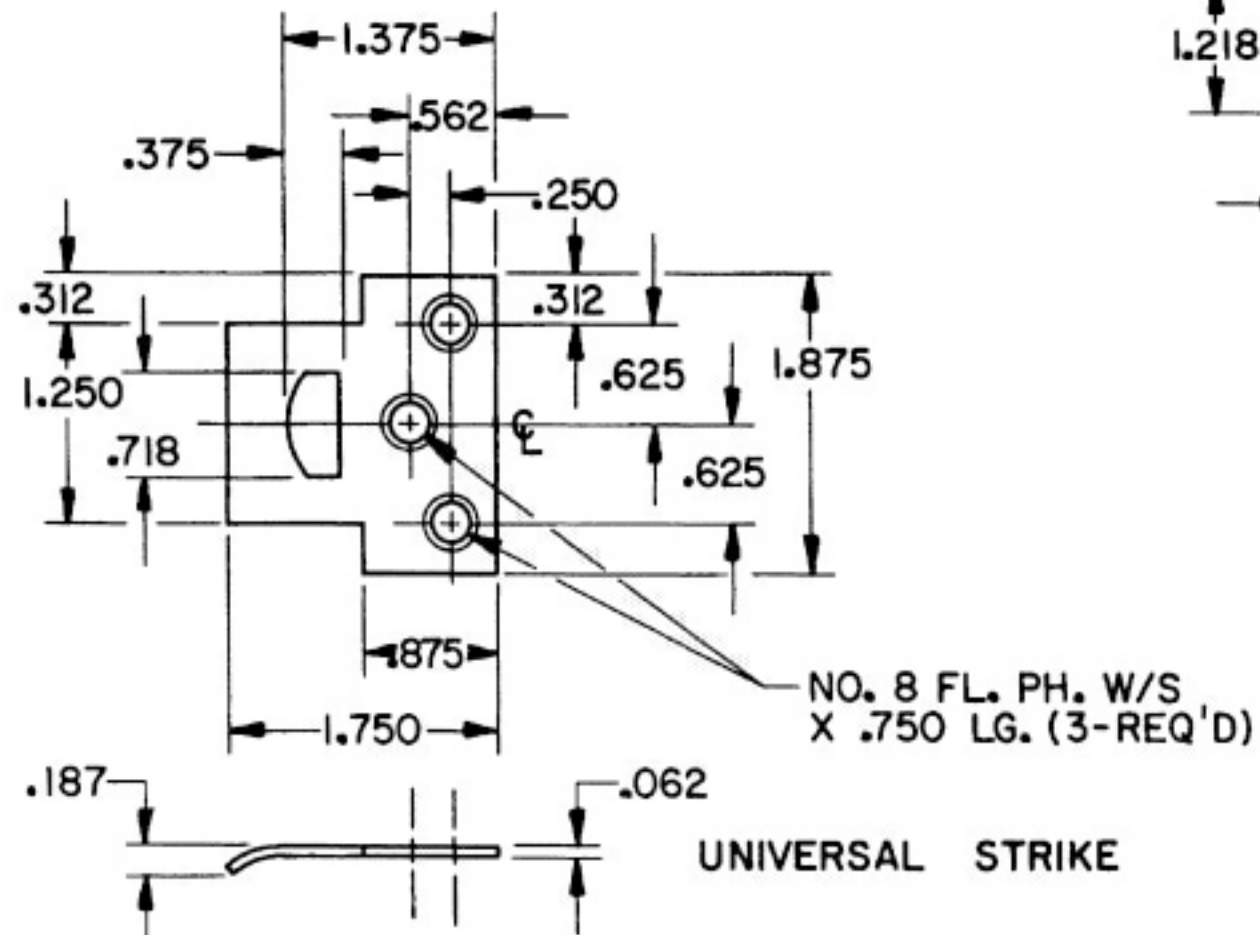

DOOR AND JAMB DETAIL

BOLT DETAIL

- SKU 979928 Lifetime Polished Brass (003)
- SKU 979930 Oil Rubbed Bronze (102)
- SKU 979932 Venetian Bronze (112)
- SKU 979934 Satin Nickel (150)

EFFECTIVE: 9-1-86

DO NOT SCALE DRAWING