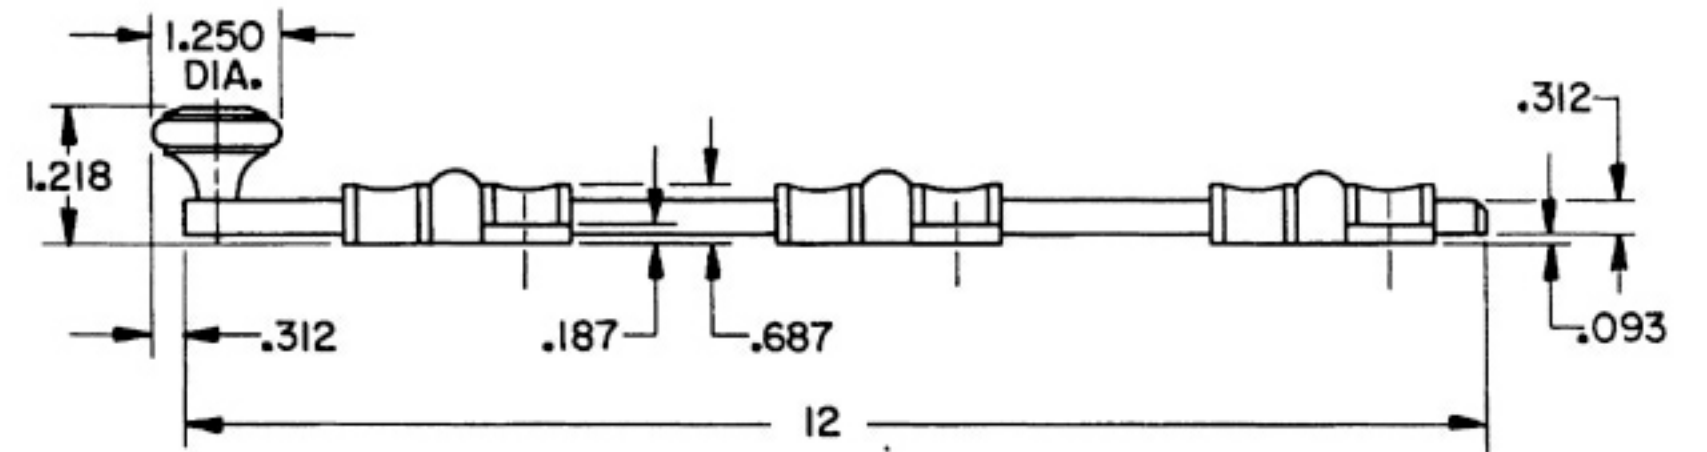

DOOR AND JAMB DETAIL

BOLT DETAIL

- SKU 979920 Lifetime Polished Brass (003)
- SKU 979922 Oil Rubbed Bronze (102)
- SKU 979924 Venetian Bronze (112)
- SKU 979926 Satin Nickel (150)

EFFECTIVE: 9-1-86 2/11

DO NOT SCALE DRAWING