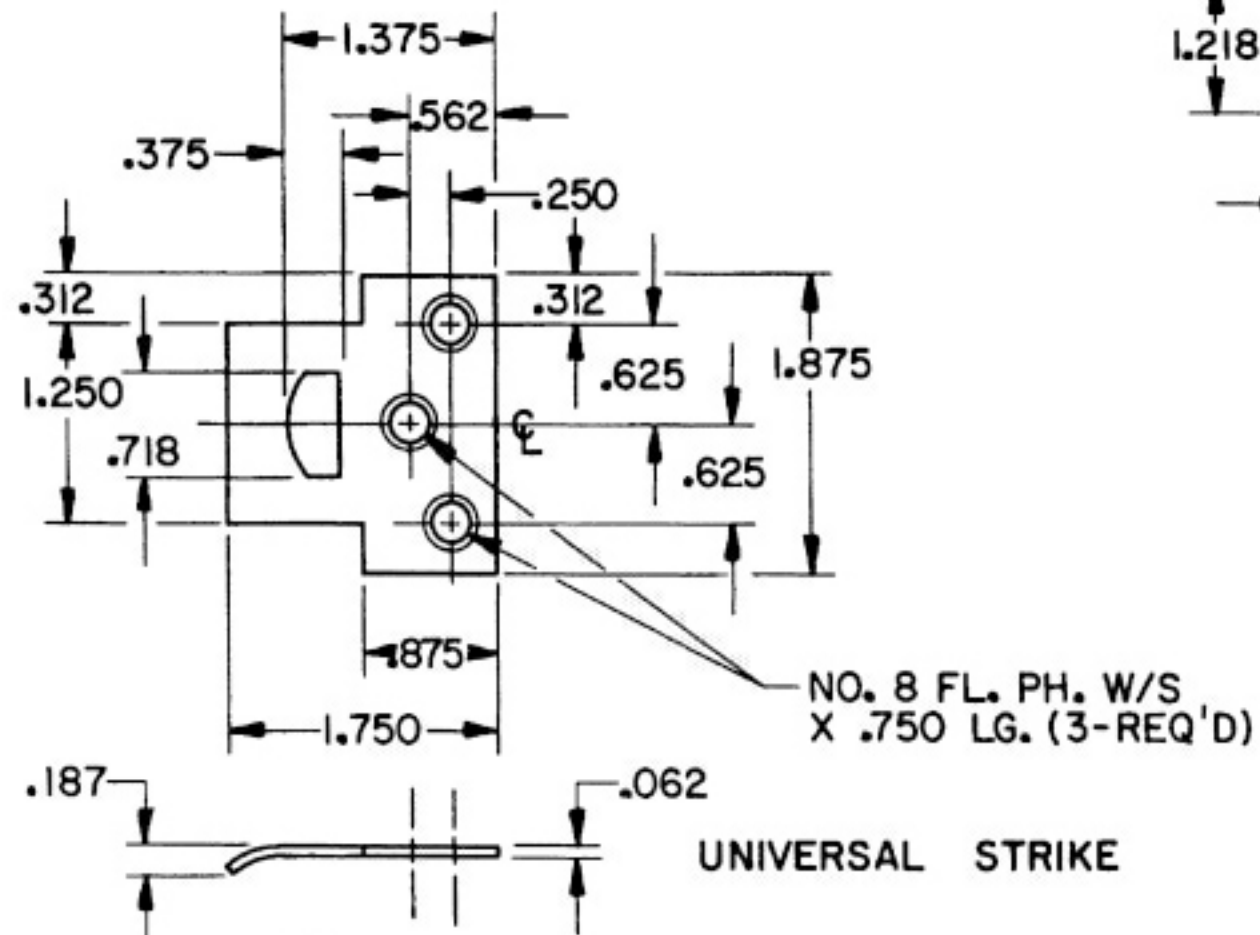

DOOR AND JAMB DETAIL

BOLT DETAIL

- SKU 979920 Lifetime Polished Brass (003)
- SKU 979922 Oil Rubbed Bronze (102)
- SKU 979924 Venetian Bronze (112)
- SKU 979926 Satin Nickel (150)

EFFECTIVE: 9-1-86 2/11

DO NOT SCALE DRAWING