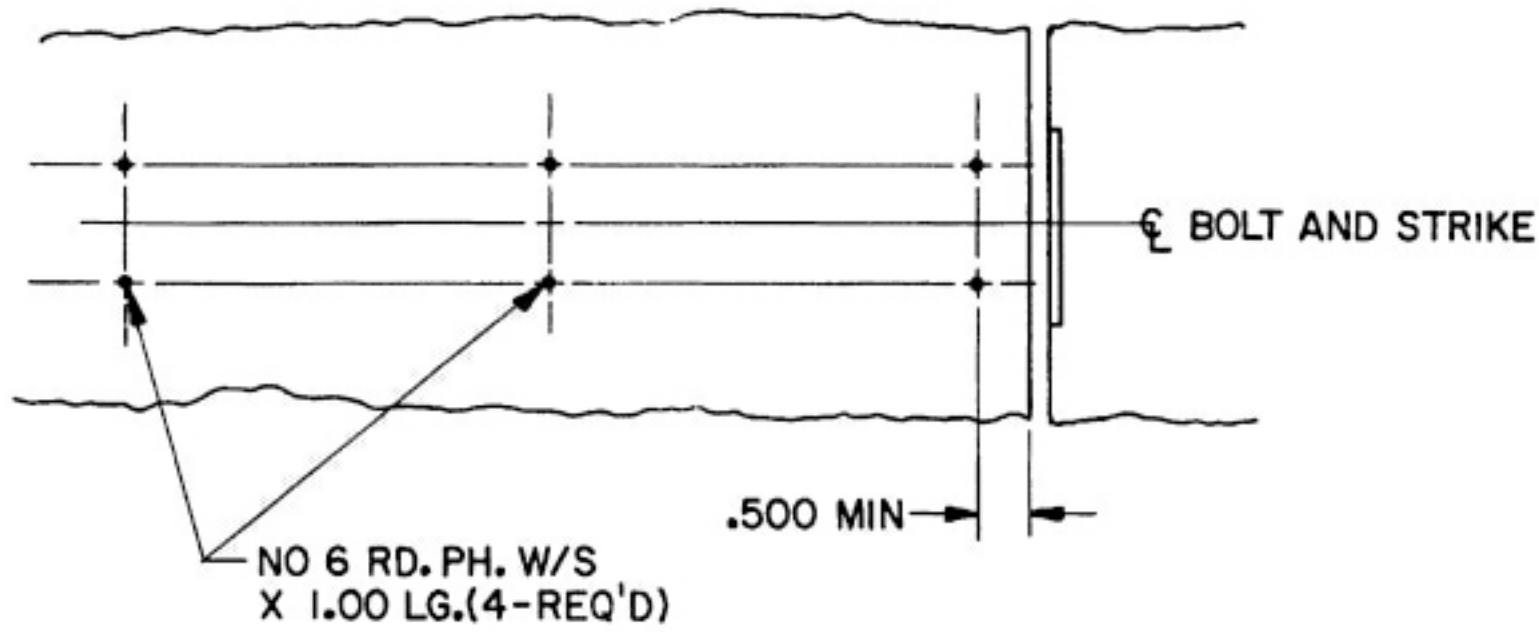

DOOR AND JAMB DETAIL

BOLT DETAIL

- SKU 979920 Lifetime Polished Brass (003)
- SKU 979922 Oil Rubbed Bronze (102)
- SKU 979924 Venetian Bronze (112)
- SKU 979926 Satin Nickel (150)

EFFECTIVE: 9-1-86 2/11

DO NOT SCALE DRAWING