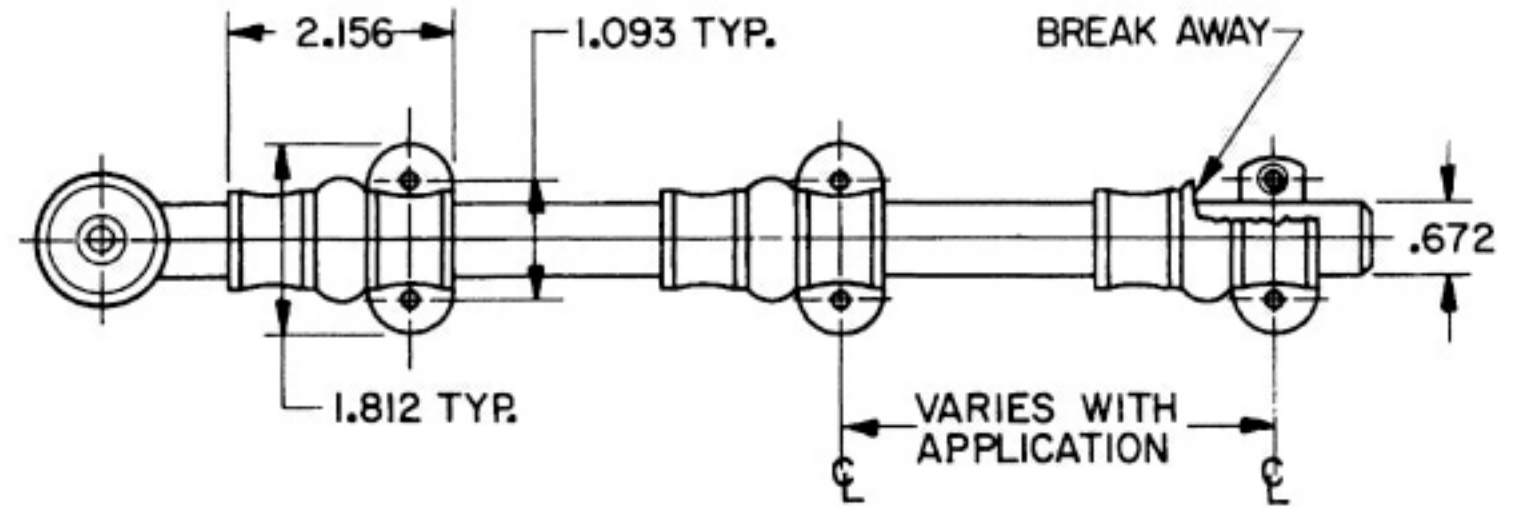

DOOR AND JAMB DETAIL

BOLT DETAIL

- SKU 979920 Lifetime Polished Brass (003)
- SKU 979922 Oil Rubbed Bronze (102)
- SKU 979924 Venetian Bronze (112)
- SKU 979926 Satin Nickel (150)

EFFECTIVE: 9-1-86 2/11

DO NOT SCALE DRAWING