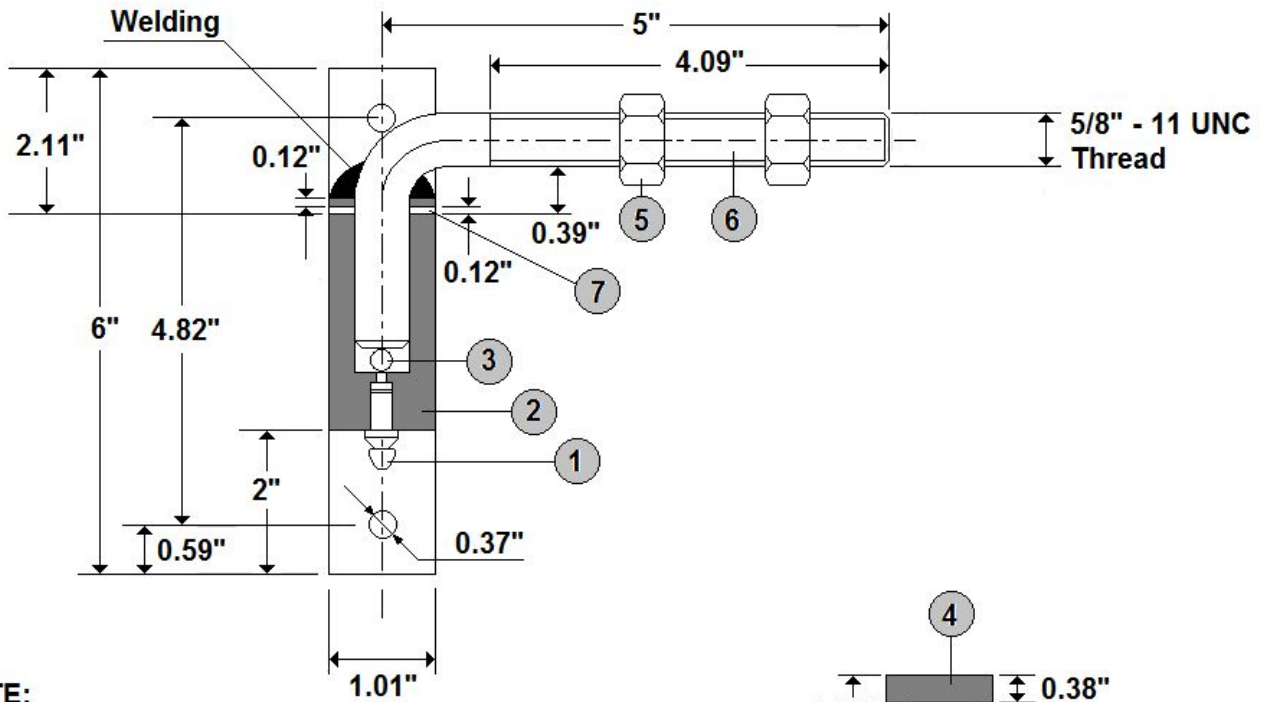

1 (858) 322-6353

www.HardwareSource.com

SKU 783000

NOTE:

- 1. Grease Fitting
- 2. Housing
- 3. Steel Ball
- 4. Backing Plate
- 5. Nut
- 6. Bolt
- 7. Washer