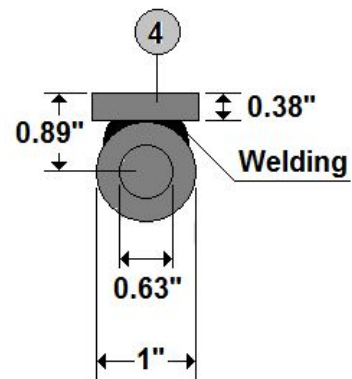

1 (858) 322-6353

www.HardwareSource.com

SKU 783000

NOTE:

- 1. Grease Fitting
- 2. Housing
- 3. Steel Ball
- 4. Backing Plate
- 5. Nut
- 6. Bolt
- 7. Washer